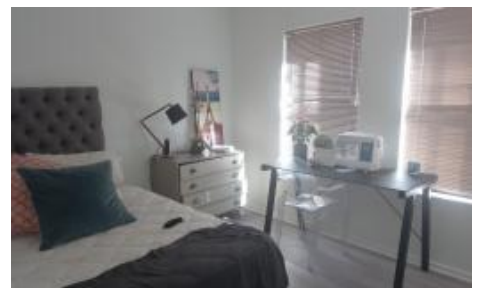

Sunny 2 Bedroom flat to let

R 10 200

Web Reference 11057R

Beautiful flat to let in Klein Welgevonden. This 2 bedroom flat has its own private entrance with a security gate.

The living area has a double volume ceiling to give you a feeling of extra space and lots of natural light. Stunning views.

The flat comes with 2 parking bays inside the 24/7 security block. Close to a small shopping centre.

Call now to avoid disappointment.

House Size: ±66m²

Kitchen

Living Area

Parking: 2

Bedrooms: 2

Bathrooms: 1